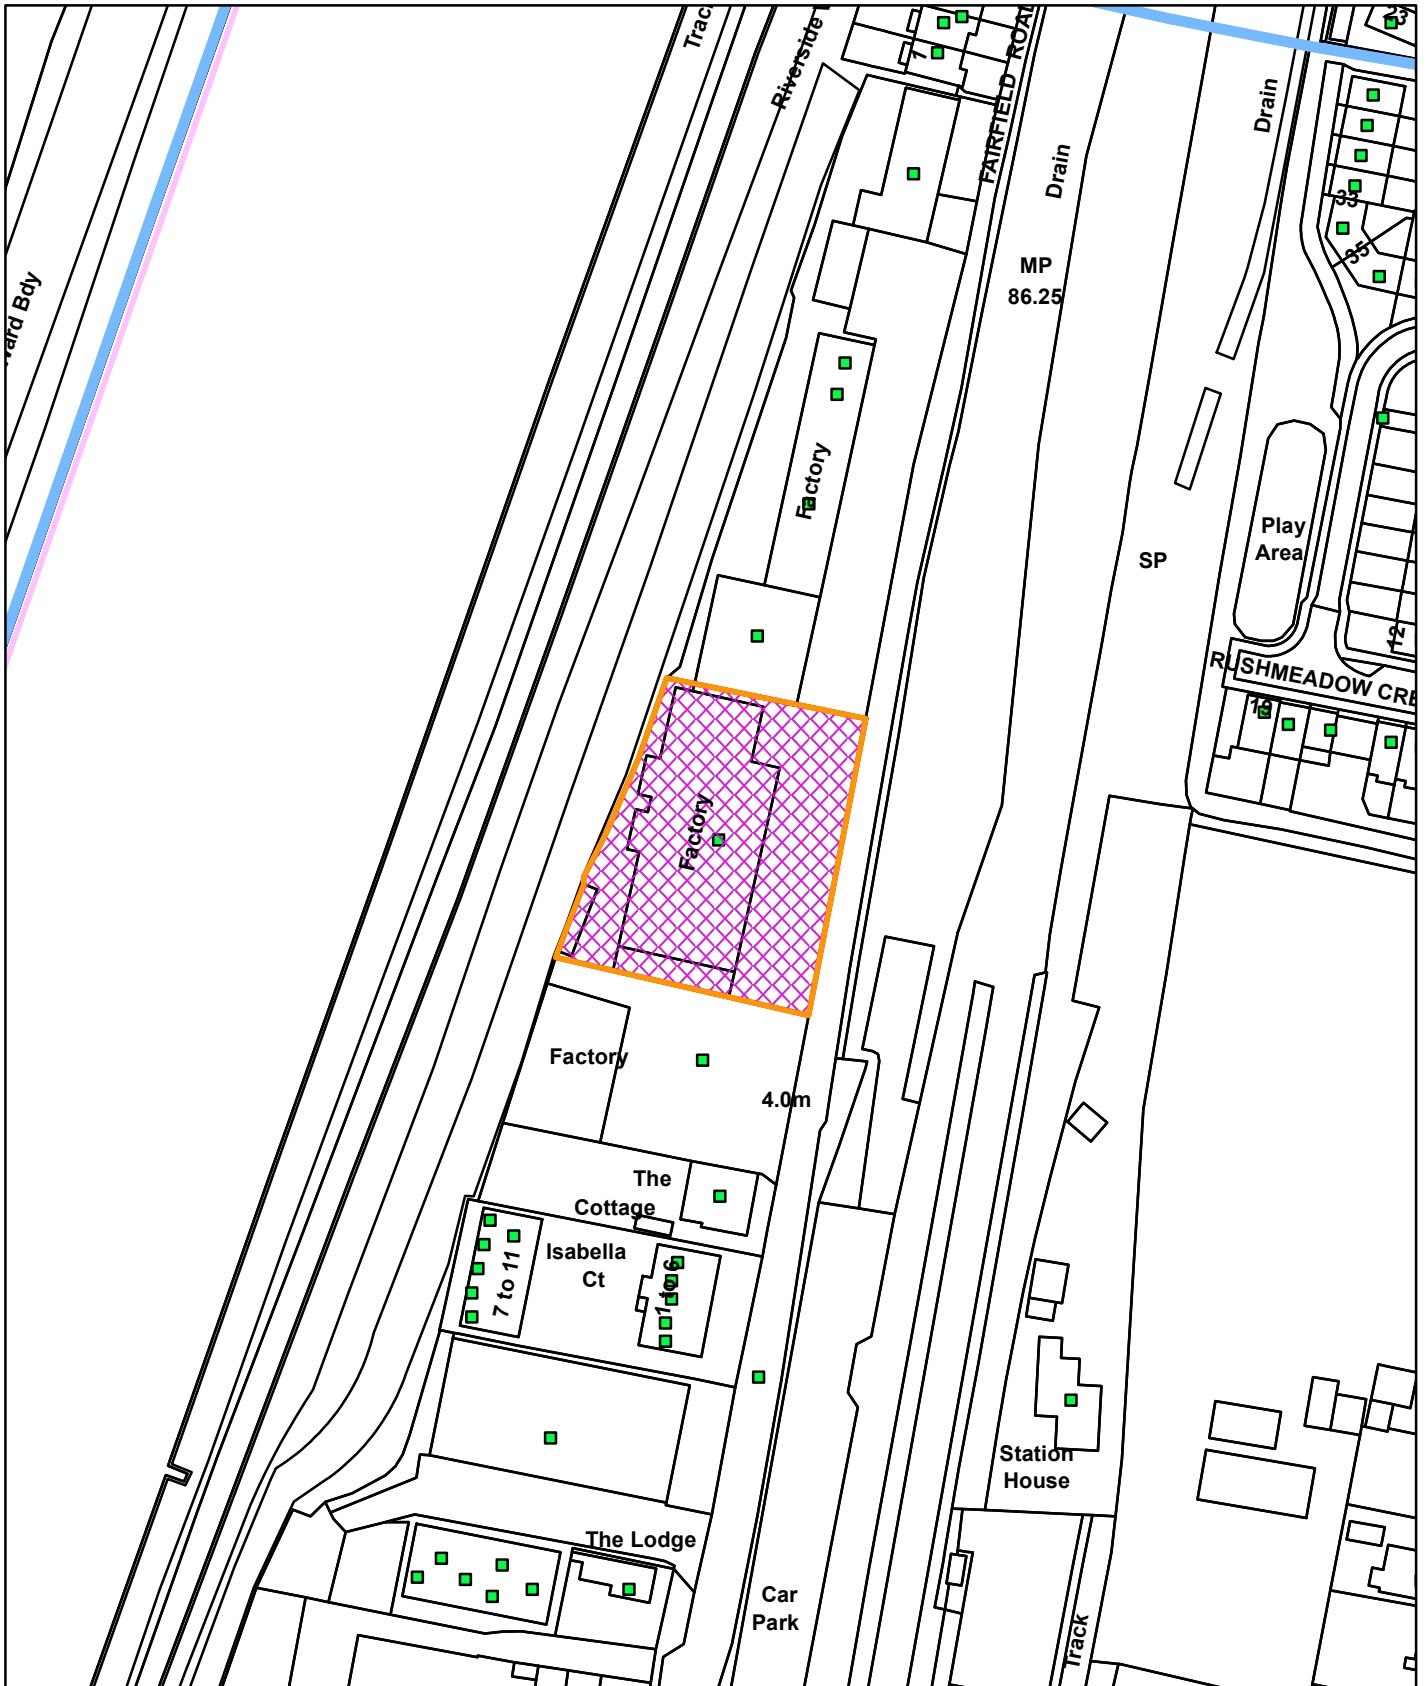

23/00493/F

Unit 6 To 8 Fairfield Road Downham Market Norfolk PE38 9ET

© Crown copyright and database rights 2023
Ordnance Survey 100024314

19/09/2023